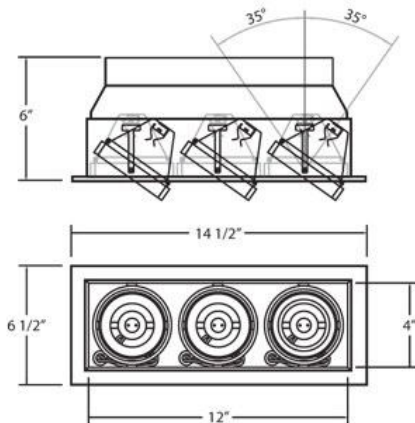

TE113TR, 3-LIGHT, MULTIPLE RECESSED, MR16,W/TRANSFORMER

PRODUCT DETAILS

No.	:	TE113TR-01
Product Color	:	BLACK
Shade / Accent Colour	:	BLACK
Length	:	14.5"
Width	:	6.5"
Height	:	6"

LIGHT SOURCE DETAILS

Number of Bulbs	:	3
Light Source	:	Halogen
Light Source Type	:	MR16
Input Voltage	:	120V
Bulb Voltage	:	12V
Socket Type	:	GU5.3
Wattage	:	50W
Total Wattage	:	150W
Bulb Included	:	No
Dimmable	:	Yes

TECHNICAL DETAILS

Location	:	DRY
Approval	:	
Horizontal Adjustment	:	35
Cut Hole Length	:	13.375"
Cut Hole Width	:	5.125"

Options Available

ITEM NO.	FINISH	SHADE
TE113TR-01	BLACK	BLACK
TE113TR-02	WHITE	BLACK
TE113TR-0N	BLACK	PLATINUM
TE113TR-22	WHITE	WHITE