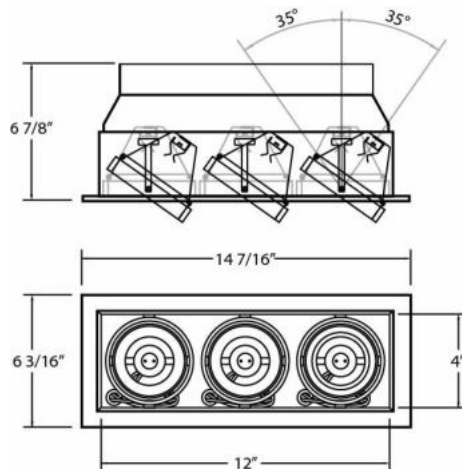

### PRODUCT DETAILS

No.	:	TE113GU10-01
Product Color	:	BLACK
Shade / Accent Colour	:	BLACK
Length	:	14.4375"
Width	:	6.1875"
Height	:	6.875"

### TECHNICAL DETAILS

Location	:	DRY
Approval	:	
Horizontal Adjustment	:	35
Cut Hole Length	:	13.375"
Cut Hole Width	:	5.125"