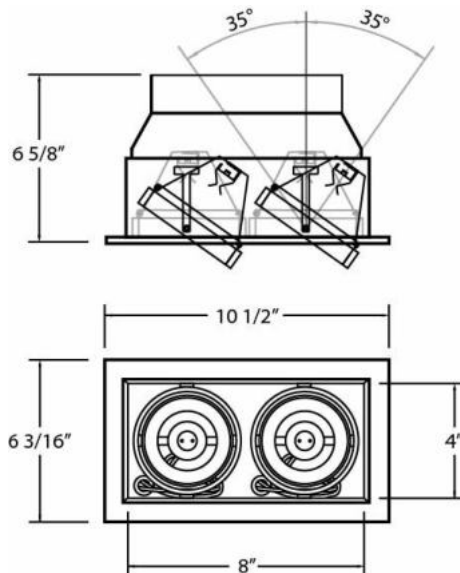

TE112GU10, 2-LIGHT GU10 MULTIPLE RECESS

PRODUCT DETAILS

No.	:	TE112GU10-01
Product Color	:	BLACK
Shade / Accent Colour	:	BLACK
Length	:	10.5"
Width	:	6.1875"
Height	:	6.625"
Weight	:	3.3lbs

LIGHT SOURCE DETAILS

ITEM NO.	FINISH	SHADE
TE112GU10-01	BLACK	BLACK
TE112GU10-02	WHITE	BLACK
TE112GU10-0N	BLACK	PLATINUM
TE112GU10-22	WHITE	WHITE

TECHNICAL DETAILS

Location	:	DRY
Approval	:	
Horizontal Adjustment	:	35
Cut Hole Length	:	9.5"
Cut Hole Width	:	5.125"