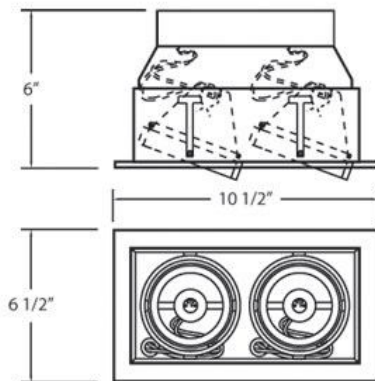

TE112, 2-LIGHT, MULTIPLE RECESSED, MR16

PRODUCT DETAILS

No.	:	TE112-22
Product Color	:	WHITE
Shade / Accent Colour	:	WHITE
Length	:	10.5"
Width	:	6.5"
Height	:	6"
Weight	:	3.4lbs

LIGHT SOURCE DETAILS

Number of Bulbs	:	2
Light Source	:	Halogen
Light Source Type	:	MR16
Input Voltage	:	120V
Bulb Voltage	:	12V
Socket Type	:	GU5.3
Wattage	:	50W
Total Wattage	:	100W
Bulb Included	:	No
Dimmable	:	Yes

Options Available

ITEM NO.	FINISH	SHADE
TE112-22	WHITE	WHITE

TECHNICAL DETAILS

Location	:	DRY
Approval	:	
Horizontal Adjustment	:	35
Cut Hole Length	:	9.5"
Cut Hole Width	:	5.125"

PROJECT INFORMATION

 Job Name: Date: Type: