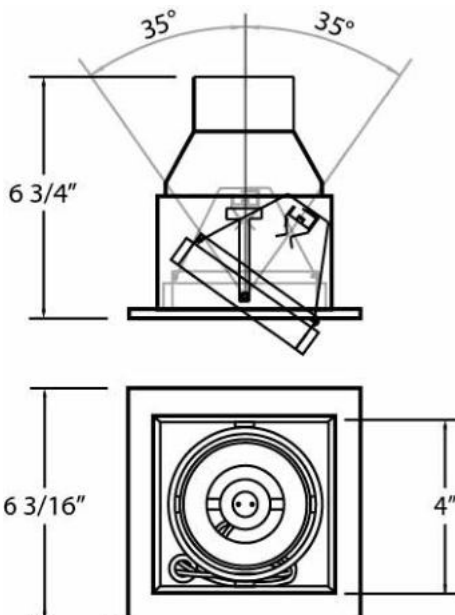

TE111GU10, 1-LIGHT GU10 MULTIPLE RECESS

PRODUCT DETAILS

No.	:	TE111GU10-01
Product Color	:	BLACK
Shade / Accent Colour	:	BLACK
Length	:	6.1875"
Width	:	6.1875"
Height	:	6.75"
Weight	:	2lbs

LIGHT SOURCE DETAILS

ITEM NO.	FINISH	SHADE
TE111GU10-01	BLACK	BLACK
TE111GU10-02	WHITE	BLACK
TE111GU10-0N	BLACK	PLATINUM
TE111GU10-22	WHITE	WHITE

TECHNICAL DETAILS

Location	:	DRY
Approval	:	
Horizontal Adjustment	:	35
Cut Hole Length	:	5.125"
Cut Hole Width	:	5.125"