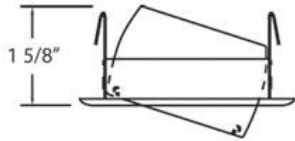

TE04, 3-INCH EYEBALL TRIM

PRODUCT DETAILS

No.	:	TE04-02
Product Color	:	WHITE
Diameter	:	4"
Height	:	1.75"

LIGHT SOURCE DETAILS

Number of Bulbs	:	1 / 1
Light Source	:	Halogen / Halogen
Light Source Type	:	MR16 / GU10
Input Voltage	:	120 / 120V
Bulb Voltage	:	12 / 120V
Socket Type	:	/
Wattage	:	50 / 50W
Total Wattage	:	50 / 50W
Bulb Included	:	No / No
Dimmable	:	Yes / Yes

Options Available

ITEM NO.	FINISH	SHADE
TE04-02	WHITE	
TE04-04	SATIN NICKEL	

TECHNICAL DETAILS

Location	:	DRY
Approval	:	
Vertical Adjustment	:	25
Cut Hole Diameter	:	2"

PROJECT INFORMATION

 Job Name: Date: Type: