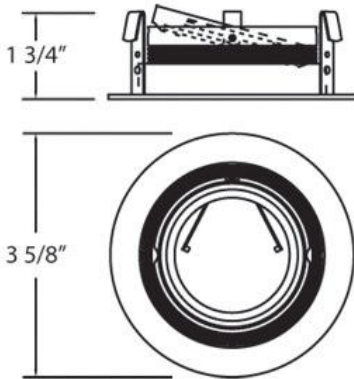

TE01, 3-INCH STEP BAFFLE TRIM

PRODUCT DETAILS

No.	:	TE01-45
Product Color	:	WHITE
Shade / Accent Colour	:	BLACK
Diameter	:	3.875"
Height	:	1.625"

LIGHT SOURCE DETAILS

Number of Bulbs	:	1 / 1
Light Source	:	Halogen / Halogen
Light Source Type	:	MR16 / GU10
Input Voltage	:	120 / 120V
Bulb Voltage	:	12 / 120V
Socket Type	:	/
Wattage	:	50 / 50W
Total Wattage	:	50 / 50W
Bulb Included	:	No / No
Dimmable	:	Yes / Yes

Options Available

ITEM NO.	FINISH	SHADE
TE01-45	WHITE	BLACK
TE01-46	WHITE	WHITE
TE01-89	SATIN NICKEL	BLACK
TE01-90	SATIN NICKEL	WHITE

TECHNICAL DETAILS

Location	:	DRY
Approval	:	
Vertical Adjustment	:	15
Cut Hole Diameter	:	2.5"