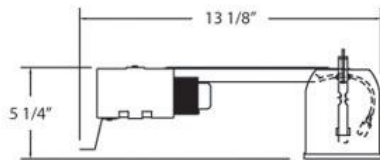

RH04, 4-INCH HALOGEN REMODELING HOUSING

PRODUCT DETAILS

No.	:	RH04
Length	:	13.125"
Height	:	5.25"

LIGHT SOURCE DETAILS

Number of Bulbs	:	1
Light Source	:	Halogen
Light Source Type	:	MR16
Input Voltage	:	120V
Bulb Voltage	:	12V
Socket Type	:	GU5.3
Wattage	:	50W
Total Wattage	:	50W
Bulb Included	:	No
Dimmable	:	Yes

TECHNICAL DETAILS

Approval	:	
Cut Hole Diameter	:	4.375"

Options Available

ITEM NO.	FINISH	SHADE
RH04		

PROJECT INFORMATION

 Job Name: Date: Type:

 Comments: