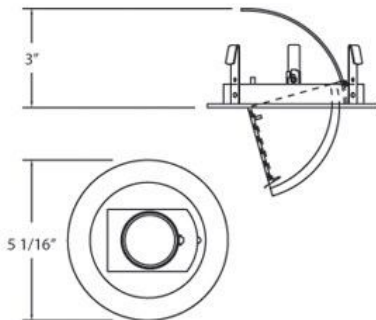

### PRODUCT DETAILS

No.	:	R014-01
Product Color	:	BLACK
Diameter	:	5.125"
Height	:	2.875"
Weight	:	0.4lbs

### TECHNICAL DETAILS

Approval	:	
Beam Angle	:	80
Cut Hole Diameter	:	4.375"