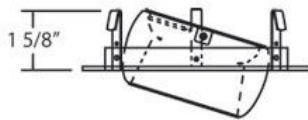

R013, TRIM, 4IN EYEBALL

PRODUCT DETAILS

No.	:	R013-02
Product Color	:	WHITE
Diameter	:	4.875"
Height	:	1.625"

LIGHT SOURCE DETAILS

Number of Bulbs	:	1 / 1
Light Source	:	Halogen / Halogen
Light Source Type	:	MR16 / GU10
Input Voltage	:	120 / 120V
Bulb Voltage	:	12 / 120V
Socket Type	:	/
Wattage	:	50 / 50W
Total Wattage	:	50 / 50W
Bulb Included	:	No / No
Dimmable	:	Yes / Yes

Options Available

ITEM NO.	FINISH	SHADE
R013-02	WHITE	
R013-03	GOLD	
R013-04	SATIN NICKEL	

TECHNICAL DETAILS

Approval	:	
Beam Angle	:	45
Cut Hole Diameter	:	4.375"

PROJECT INFORMATION

 Job Name: Date: Type: