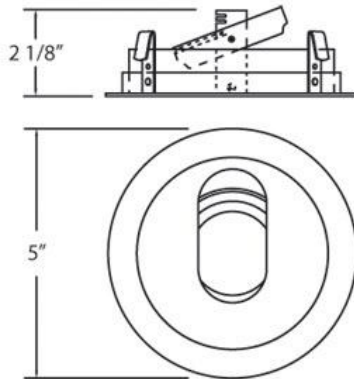

### PRODUCT DETAILS

No.	:	R012-02
Product Color	:	WHITE
Diameter	:	5"
Height	:	2.125"

### TECHNICAL DETAILS

Approval	:	
Beam Angle	:	45
Cut Hole Diameter	:	4.375"