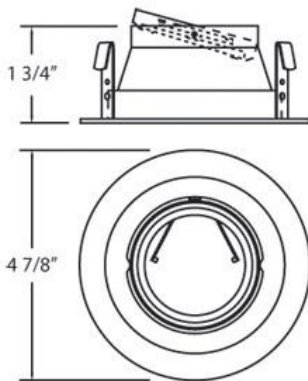

R011, TRIM,4IN SPECULAR REFLECTOR

PRODUCT DETAILS

No.	:	R011-115
Product Color	:	CHROME
Shade / Accent Colour	:	CHROME
Diameter	:	5"
Height	:	2"

LIGHT SOURCE DETAILS

Number of Bulbs	:	1 / 1
Light Source	:	Halogen / Halogen
Light Source Type	:	MR16 / GU10
Input Voltage	:	120 / 120V
Bulb Voltage	:	12 / 120V
Socket Type	:	/
Wattage	:	50 / 50W
Total Wattage	:	50 / 50W
Bulb Included	:	No / No
Dimmable	:	Yes / Yes

Options Available

ITEM NO.	FINISH	SHADE
R011-115	CHROME	CHROME
R011-45	WHITE	BLACK
R011-49	WHITE	CHROME

TECHNICAL DETAILS

Approval	:	
Beam Angle	:	15
Cut Hole Diameter	:	4.375"

PROJECT INFORMATION

 Job Name: Date: Type: