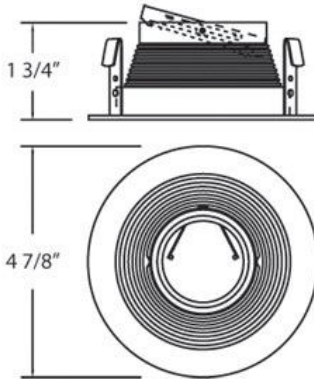

R010, TRIM, 4IN STEPPED BAFFLE

PRODUCT DETAILS

No.	:	R010-45
Product Color	:	WHITE
Shade / Accent Colour	:	BLACK
Diameter	:	5"
Height	:	2"

LIGHT SOURCE DETAILS

Number of Bulbs	:	1 / 1
Light Source	:	Halogen / Halogen
Light Source Type	:	MR16 / GU10
Input Voltage	:	120 / 120V
Bulb Voltage	:	12 / 120V
Socket Type	:	/
Wattage	:	50 / 50W
Total Wattage	:	50 / 50W
Bulb Included	:	No / No
Dimmable	:	Yes / Yes

Options Available

ITEM NO.	FINISH	SHADE
R010-45	WHITE	BLACK
R010-46	WHITE	WHITE
R010-89	SATIN NICKEL	BLACK
R010-90	SATIN NICKEL	WHITE

TECHNICAL DETAILS

Approval	:	
Beam Angle	:	15
Cut Hole Diameter	:	4.375"