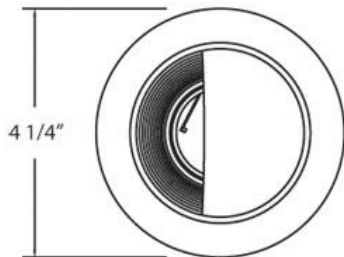

R009, TRIM, 4IN WALL WASHER

PRODUCT DETAILS

No.	:	R009-45
Product Color	:	WHITE
Shade / Accent Colour	:	BLACK
Diameter	:	5"
Height	:	2"

LIGHT SOURCE DETAILS

Number of Bulbs	:	1 / 1
Light Source	:	Halogen / Halogen
Light Source Type	:	MR16 / GU10
Input Voltage	:	120 / 120V
Bulb Voltage	:	12 / 120V
Socket Type	:	/
Wattage	:	50 / 50W
Total Wattage	:	50 / 50W
Bulb Included	:	No / No
Dimmable	:	Yes / Yes

Options Available

ITEM NO.	FINISH	SHADE
R009-45	WHITE	BLACK
R009-89	SATIN NICKEL	BLACK

TECHNICAL DETAILS

Approval	:	
Beam Angle	:	45
Cut Hole Diameter	:	4.375"

PROJECT INFORMATION

 Job Name: Date: Type:

 Comments: