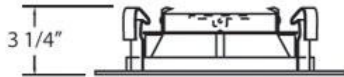

R009, TRIM, 4IN WALL WASHER

PRODUCT DETAILS

No.	:	R009-45
Product Color	:	WHITE
Shade / Accent Colour	:	BLACK
Diameter	:	5"
Height	:	2"

LIGHT SOURCE DETAILS

Number of Bulbs	:	1 / 1
Light Source	:	Halogen / Halogen
Light Source Type	:	MR16 / GU10
Input Voltage	:	120 / 120V
Bulb Voltage	:	12 / 120V
Socket Type	:	/
Wattage	:	50 / 50W
Total Wattage	:	50 / 50W
Bulb Included	:	No / No
Dimmable	:	Yes / Yes

Options Available

ITEM NO.	FINISH	SHADE
R009-45	WHITE	BLACK
R009-89	SATIN NICKEL	BLACK

TECHNICAL DETAILS

Approval	:	
Beam Angle	:	45
Cut Hole Diameter	:	4.375"

PROJECT INFORMATION

 Job Name: Date: Type:

 Comments: