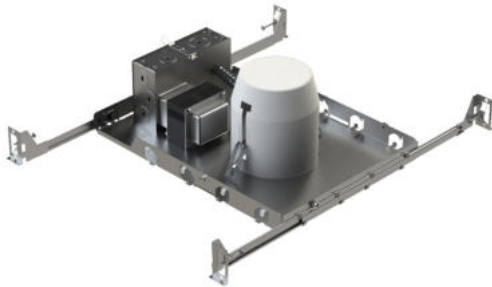

NC04-B, 4-INCH NEW CONST. HOUSING SQUARE PLATE

PRODUCT DETAILS

No.	:	NC04-B
Length	:	11.625"
Width	:	11.625"
Diameter	:	4"
Height	:	5.25"

LIGHT SOURCE DETAILS

Number of Bulbs	:	1
Light Source	:	Halogen
Light Source Type	:	MR16
Input Voltage	:	120V
Bulb Voltage	:	12V
Socket Type	:	GU5.3
Wattage	:	50W
Total Wattage	:	50W
Bulb Included	:	No
Dimmable	:	Yes

Options Available

ITEM NO.	FINISH	SHADE
NC04-B		

TECHNICAL DETAILS

Approval	:	
Cut Hole Diameter	:	4.375"

PROJECT INFORMATION

Job Name: Date: Type:

Comments: