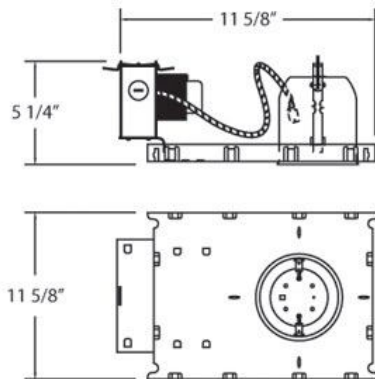

NC04-B, 4-INCH NEW CONST. HOUSING SQUARE PLATE

PRODUCT DETAILS

No.	:	NC04-B
Length	:	11.625"
Width	:	11.625"
Diameter	:	4"
Height	:	5.25"

LIGHT SOURCE DETAILS

Number of Bulbs	:	1
Light Source	:	Halogen
Light Source Type	:	MR16
Input Voltage	:	120V
Bulb Voltage	:	12V
Socket Type	:	GU5.3
Wattage	:	50W
Total Wattage	:	50W
Bulb Included	:	No
Dimmable	:	Yes

Options Available

ITEM NO.	FINISH	SHADE
NC04-B		

TECHNICAL DETAILS

Approval	:	
Cut Hole Diameter	:	4.375"

PROJECT INFORMATION

Job Name: Date: Type:

Comments: