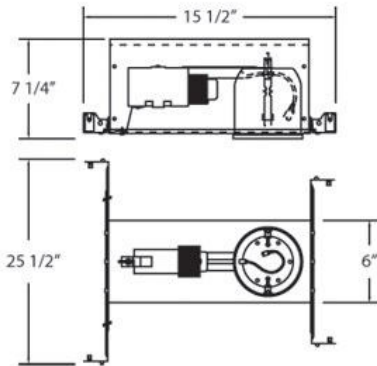

IC04, INSULATED CEILING HOUSING - AIRTIGHT

PRODUCT DETAILS

No.	:	IC04
Length	:	24"
Width	:	9"
Height	:	7.75"

LIGHT SOURCE DETAILS

Number of Bulbs	:	1
Light Source	:	Halogen
Light Source Type	:	MR16
Input Voltage	:	120V
Bulb Voltage	:	12V
Socket Type	:	GU5.3
Wattage	:	50W
Total Wattage	:	50W
Bulb Included	:	No
Dimmable	:	Yes

Options Available

ITEM NO.	FINISH	SHADE
IC04		

TECHNICAL DETAILS

Approval	:	
Cut Hole Diameter	:	4.375"

PROJECT INFORMATION

 Job Name: Date: Type:

 Comments: