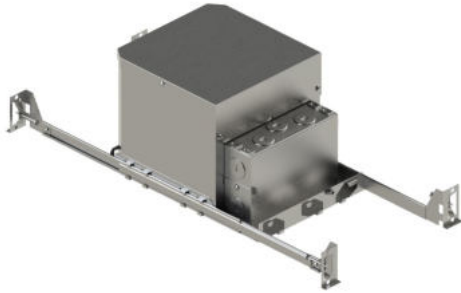

IC04, INSULATED CEILING HOUSING - AIRTIGHT

PRODUCT DETAILS

No.	:	IC04
Length	:	24"
Width	:	9"
Height	:	7.75"

LIGHT SOURCE DETAILS

Number of Bulbs	:	1
Light Source	:	Halogen
Light Source Type	:	MR16
Input Voltage	:	120V
Bulb Voltage	:	12V
Socket Type	:	GU5.3
Wattage	:	50W
Total Wattage	:	50W
Bulb Included	:	No
Dimmable	:	Yes

Options Available

ITEM NO.	FINISH	SHADE
IC04		

TECHNICAL DETAILS

Approval	:	
Cut Hole Diameter	:	4.375"

PROJECT INFORMATION

 Job Name: Date: Type:

 Comments: