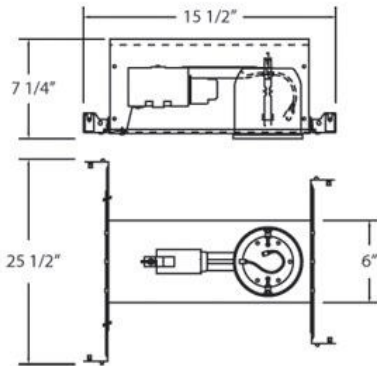

### PRODUCT DETAILS

No.	:	GUI4-00
Length	:	15.5"
Width	:	25.5"
Diameter	:	4"
Height	:	7.25"

### LIGHT SOURCE DETAILS

Number of Bulbs	:	1
Light Source	:	Halogen
Light Source Type	:	GU10
Input Voltage	:	120V
Bulb Voltage	:	120V
Socket Type	:	GU10
Wattage	:	50W
Total Wattage	:	50W
Bulb Included	:	No
Dimmable	:	Yes

### TECHNICAL DETAILS

Approval	:	
Cut Hole Diameter	:	4.375"