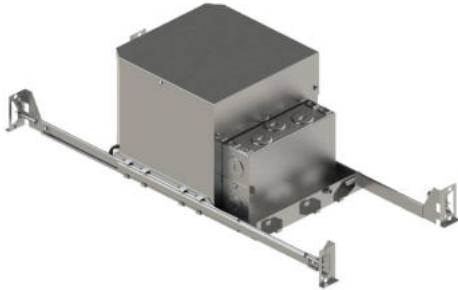

GUI325, 3 1/4-INCH INSULATED, GU10 HOUSING

PRODUCT DETAILS

No.	:	GUI325
Length	:	24"
Width	:	9"
Diameter	:	3.25"
Height	:	7.75"

LIGHT SOURCE DETAILS

Number of Bulbs	:	1
Light Source	:	Halogen
Light Source Type	:	GU10
Input Voltage	:	120V
Bulb Voltage	:	120V
Socket Type	:	GU10
Wattage	:	50W
Total Wattage	:	50W
Bulb Included	:	No
Dimmable	:	Yes

Options Available

ITEM NO.	FINISH	SHADE
GUI325		

TECHNICAL DETAILS

Approval	:	
Cut Hole Diameter	:	3.5"

PROJECT INFORMATION

Job Name: Date: Type:

Comments: