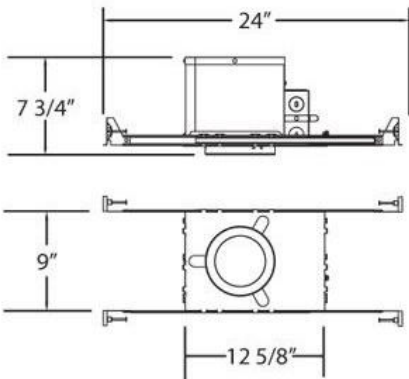

GUI325, 3 1/4-INCH INSULATED, GU10 HOUSING

PRODUCT DETAILS

No.	:	GUI325
Length	:	24"
Width	:	9"
Diameter	:	3.25"
Height	:	7.75"

LIGHT SOURCE DETAILS

Number of Bulbs	:	1
Light Source	:	Halogen
Light Source Type	:	GU10
Input Voltage	:	120V
Bulb Voltage	:	120V
Socket Type	:	GU10
Wattage	:	50W
Total Wattage	:	50W
Bulb Included	:	No
Dimmable	:	Yes

Options Available

ITEM NO.	FINISH	SHADE
GUI325		

TECHNICAL DETAILS

Approval	:	
Cut Hole Diameter	:	3.5"

PROJECT INFORMATION

Job Name: Date: Type:

Comments: