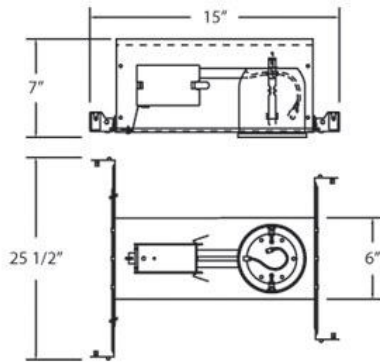

GUI3, 3-INCH INSULATED GU10 HOUSING

PRODUCT DETAILS

No.	:	GUI3-00
Length	:	15"
Width	:	25.5"
Diameter	:	3"
Height	:	7"

LIGHT SOURCE DETAILS

Number of Bulbs	:	1
Light Source	:	Halogen
Light Source Type	:	GU10
Input Voltage	:	120V
Bulb Voltage	:	120V
Socket Type	:	GU10
Wattage	:	50W
Total Wattage	:	50W
Bulb Included	:	No
Dimmable	:	Yes

Options Available

ITEM NO.	FINISH	SHADE
GUI3-00		

TECHNICAL DETAILS

Location	:	DRY
Approval	:	
Cut Hole Diameter	:	3.25"

PROJECT INFORMATION

 Job Name: Date: Type:

 Comments: