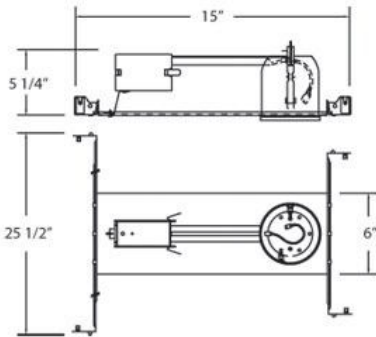

GUC3, 3-INCH NEW CONST. GU10 HOUSING

PRODUCT DETAILS

No.	:	GUC3-00
Length	:	15"
Width	:	25.5"
Diameter	:	3"
Height	:	5.25"
Weight	:	2.3lbs

LIGHT SOURCE DETAILS

Number of Bulbs	:	1
Light Source	:	Halogen
Light Source Type	:	GU10
Input Voltage	:	120V
Bulb Voltage	:	120V
Socket Type	:	GU10
Wattage	:	50W
Total Wattage	:	50W
Bulb Included	:	No
Dimmable	:	Yes

Options Available

ITEM NO.	FINISH	SHADE
GUC3-00		

TECHNICAL DETAILS

Location	:	DRY
Approval	:	
Cut Hole Diameter	:	3.25"

PROJECT INFORMATION

 Job Name: Date: Type:

 Comments: