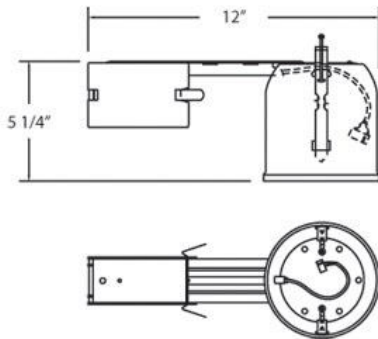

GU4, 4-INCH RETROFIT GU10 HOUSING

PRODUCT DETAILS

No.	:	GU4-00
Length	:	12"
Width	:	4.875"
Diameter	:	4.875"
Height	:	5.25"
Weight	:	1.1lbs

LIGHT SOURCE DETAILS

Number of Bulbs	:	1
Light Source	:	Halogen
Light Source Type	:	GU10
Input Voltage	:	120V
Bulb Voltage	:	120V
Socket Type	:	GU10
Wattage	:	50W
Total Wattage	:	50W
Bulb Included	:	No
Dimmable	:	Yes

Options Available

ITEM NO.	FINISH	SHADE
GU4-00		

TECHNICAL DETAILS

Approval	:	
Cut Hole Diameter	:	4.375"

PROJECT INFORMATION

 Job Name: Date: Type:

 Comments: