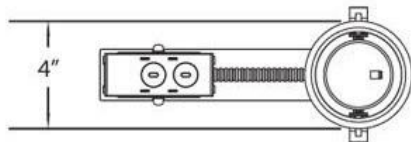

### PRODUCT DETAILS

No.	:	GU325
Length	:	12.75"
Width	:	4"
Diameter	:	4"
Height	:	4.625"

### TECHNICAL DETAILS

Approval	:	
Cut Hole Diameter	:	3.5"