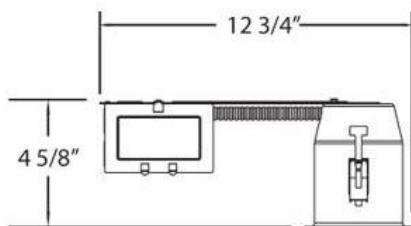

### PRODUCT DETAILS

No.	:	GU325
Length	:	12.75"
Width	:	4"
Diameter	:	4"
Height	:	4.625"

### TECHNICAL DETAILS

Approval	:	
Cut Hole Diameter	:	3.5"