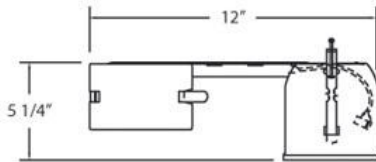

### PRODUCT DETAILS

No.	:	GU3-00
Length	:	12.625"
Width	:	3.5"
Diameter	:	3.5"
Height	:	4.125"

### TECHNICAL DETAILS

Approval	:	
Cut Hole Diameter	:	3.25"