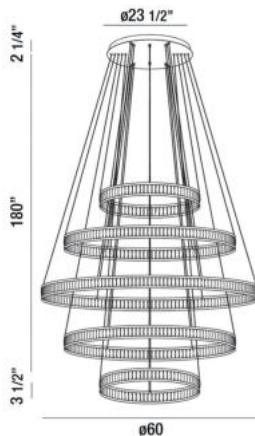

FORSTER, 60" 5-TIER ROUND CHANDELIER

PRODUCT DETAILS

No.	:	37503-017
Product Color	:	BLACK
Product Material	:	METAL
Shade / Accent Colour	:	WHITE
Shade / Accent Material	:	ACRYLIC
Diameter	:	60"
Height	:	3.5"
Overall Height	:	185.75"
Weight	:	68.2lbs

LIGHT SOURCE DETAILS

Light Source Type	:	INTEGRATED LED
Input Voltage	:	120V
Bulb Voltage	:	120V
Socket Type	:	LED
Total Wattage	:	465W
Total Lumen	:	27900lm
Kelvin	:	3000K
CRI	:	>80
Dimmable	:	Yes

Options Available

ITEM NO.	FINISH	SHADE
37503-017	BLACK	WHITE

TECHNICAL DETAILS

Hanging Support Type	:	AIRCRAFT CABLE
Hanging Support Length	:	180"
Canopy / Backplate Height	:	2.25"
Canopy / Backplate Dia.	:	23.5"
Location	:	DRY
Approval	:	
Title 24	:	Yes