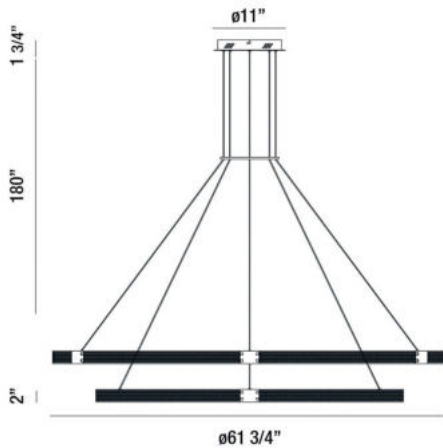

ADMIRAL, 62" 2-TIER ROUND CHANDELIER

PRODUCT DETAILS

No.	:	37384-012
Product Color	:	MATTE BLACK/GOLD
Product Material	:	METAL
Shade / Accent Material	:	METAL
Diameter	:	61.75"
Height	:	2"
Overall Height	:	183.75"
Weight	:	51lbs

LIGHT SOURCE DETAILS

Light Source Type	:	INTEGRATED LED
Input Voltage	:	120V
Bulb Voltage	:	120V
Socket Type	:	LED
Total Wattage	:	170W
Total Lumen	:	6780lm
Kelvin	:	3000K
CRI	:	90+
Dimmable	:	Yes

Options Available

ITEM NO.	FINISH	SHADE
37384-012	MATTE BLACK/GOLD	

TECHNICAL DETAILS

Hanging Support Type	:	WIRE
Hanging Support Length	:	180"
Canopy / Backplate Height	:	1.75"
Canopy / Backplate Dia.	:	11"
Location	:	DRY
Approval	:	
Title 24	:	Yes