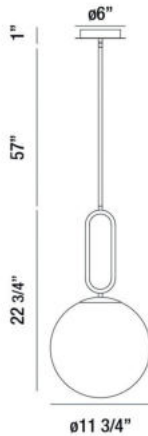

PROSPECT, 12" ROUND PENDANT

Options Available

ITEM NO.	FINISH	SHADE
37233-013	BLACK	OPAL WHITE
37233-026	SATIN NICKEL	OPAL WHITE
37233-036	GOLD	OPAL WHITE

PRODUCT DETAILS

No.	:	37233-026
Product Color	:	SATIN NICKEL
Product Material	:	METAL
Shade / Accent Colour	:	OPAL WHITE
Shade / Accent Material	:	GLASS
Diameter	:	11.75"
Height	:	22.75"
Overall Height	:	80.75"
Weight	:	4.6lbs

LIGHT SOURCE DETAILS

Number of Bulbs	:	1
Light Source	:	Incandescent
Light Source Type	:	A19
Input Voltage	:	120V
Bulb Voltage	:	120V
Socket Type	:	E26
Wattage	:	60W
Total Wattage	:	60W
Bulb Included	:	No
Dimmable	:	Yes

TECHNICAL DETAILS

Hanging Support Type	:	ROD
Hanging Support Length	:	57"
Rods Included	:	3"+6"+12"+18"+18"
Canopy / Backplate Height	:	1"
Canopy / Backplate Dia.	:	6"
Location	:	DRY
Approval	:	

PROJECT INFORMATION