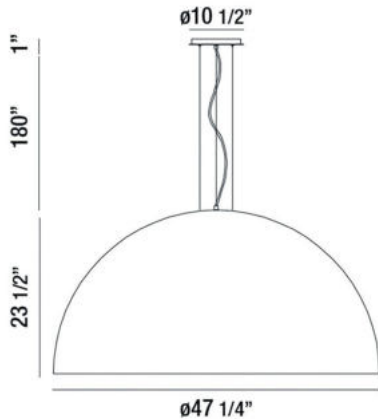

## LAVERTON, 47" ROUND PENDANT

### PRODUCT DETAILS

No.	:	37230-038
Product Color	:	WHITE/WHITE
Product Material	:	METAL
Shade / Accent Material	:	METAL
Diameter	:	47.25"
Height	:	23.5"
Overall Height	:	204.5"

### LIGHT SOURCE DETAILS

Number of Bulbs	:	5
Light Source	:	Incandescent
Light Source Type	:	A19
Input Voltage	:	120V
Bulb Voltage	:	120V
Socket Type	:	E26
Wattage	:	60W
Total Wattage	:	300W
Bulb Included	:	No
Dimmable	:	Yes

### TECHNICAL DETAILS

Hanging Support Type	:	WIRE
Hanging Support Length	:	180"
Canopy / Backplate Height	:	1"
Canopy / Backplate Dia.	:	10.5"
Approval	:	