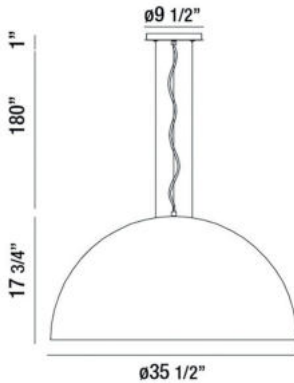

## LAVERTON, 36" ROUND PENDANT

### PRODUCT DETAILS

No.	:	37224-040
Product Color	:	ALUMINUM/WHITE
Product Material	:	METAL
Shade / Accent Material	:	METAL
Diameter	:	35.5"
Height	:	17.75"
Overall Height	:	198.75"

### TECHNICAL DETAILS

Hanging Support Type	:	WIRE
Hanging Support Length	:	180"
Canopy / Backplate Height	:	1"
Canopy / Backplate Dia.	:	9.5"
Approval	:	