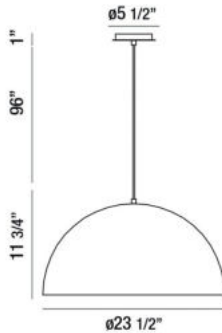

LAVERTON, 24" ROUND PENDANT

Options Available

ITEM NO.	FINISH	SHADE
37218-010	BLACK/WHITE	
37218-022	BLACK/GOLD	
37218-030	WHITE/WHITE	
37218-045	ALUMINUM/WHITE	

PRODUCT DETAILS

No.	:	37218-022
Product Color	:	BLACK/GOLD
Product Material	:	METAL
Shade / Accent Material	:	METAL
Diameter	:	23.5"
Height	:	11.75"
Overall Height	:	108.75"

TECHNICAL DETAILS

Hanging Support Type	:	WIRE
Hanging Support Length	:	96"
Canopy / Backplate Height	:	1"
Canopy / Backplate Dia.	:	5.5"
Approval	:	

PROJECT INFORMATION

 Job Name: Date: Type:

 Comments: