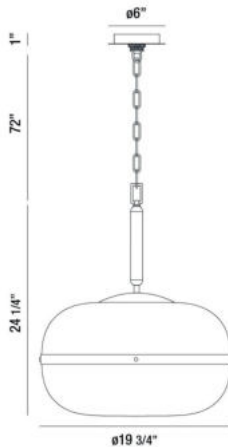

NOTTINGHAM, LARGE 3-LIGHT PENDANT

PRODUCT DETAILS

No.	:	37198-015
Product Color	:	ANCIENT BRASS
Product Material	:	METAL
Shade / Accent Colour	:	AMBER
Shade / Accent Material	:	TINTED GLASS ORBS
Diameter	:	19.75"
Height	:	24.25"
Overall Height	:	100"
Weight	:	16lbs

LIGHT SOURCE DETAILS

Number of Bulbs	:	3
Light Source	:	Incandescent
Light Source Type	:	EDISON
Input Voltage	:	120V
Bulb Voltage	:	120V
Socket Type	:	E26
Wattage	:	60W
Total Wattage	:	180W
Bulb Included	:	Yes
Dimmable	:	No

Options Available

ITEM NO.	FINISH	SHADE
37198-015	ANCIENT BRASS	AMBER

TECHNICAL DETAILS

Hanging Support Type	:	CHAIN
Hanging Support Length	:	72"
Canopy / Backplate Height	:	1"
Canopy / Backplate Dia.	:	6"
Approval	:	