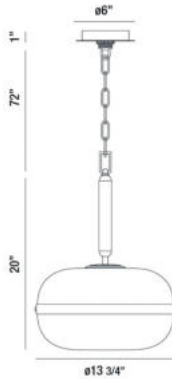

### PRODUCT DETAILS

No.	:	37197-018
Product Color	:	ANCIENT BRASS
Product Material	:	METAL
Shade / Accent Colour	:	AMBER
Shade / Accent Material	:	TINTED GLASS ORBS
Diameter	:	13.75"
Height	:	20"
Overall Height	:	92"
Weight	:	10.9lbs

### LIGHT SOURCE DETAILS

Number of Bulbs	:	1
Light Source	:	Incandescent
Light Source Type	:	EDISON
Input Voltage	:	120V
Bulb Voltage	:	120V
Socket Type	:	E26
Wattage	:	60W
Total Wattage	:	60W
Bulb Included	:	Yes
Dimmable	:	No

### TECHNICAL DETAILS

Hanging Support Type	:	CHAIN
Hanging Support Length	:	72"
Canopy / Backplate Height	:	1"
Canopy / Backplate Dia.	:	6"
Approval	:	