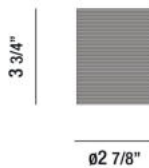

NEPTUNE, JOINER

PRODUCT DETAILS

No.	:	37188-016
Product Color	:	GOLD
Product Material	:	METAL
Shade / Accent Colour	:	GOLD
Shade / Accent Material	:	METAL
Diameter	:	3"
Height	:	4"
Overall Height	:	4"
Weight	:	0.1lbs

TECHNICAL DETAILS

Options Available

ITEM NO.	FINISH	SHADE
37188-016	GOLD	GOLD
37188-023	BLACK	BLACK

PROJECT INFORMATION

Job Name: Date: Type:

Comments: