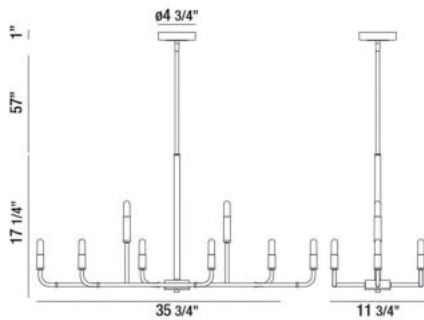

PERCY, 36" CHANDELIER

PRODUCT DETAILS

No.	:	37129-019
Product Color	:	CHROME/BLACK
Product Material	:	METAL
Shade / Accent Material	:	MODERN PIPES
Length	:	35.75"
Width	:	11.75"
Height	:	17.25"
Overall Height	:	75.25"
Weight	:	7.3lbs

LIGHT SOURCE DETAILS

Number of Bulbs	:	8
Light Source	:	LED
Light Source Type	:	EDISON
Input Voltage	:	120V
Bulb Voltage	:	120V
Socket Type	:	E12
Wattage	:	40W
Total Wattage	:	320W
Bulb Included	:	Yes
Dimmable	:	No

Options Available

ITEM NO.	FINISH	SHADE
37129-019	CHROME/BLACK	

TECHNICAL DETAILS

Hanging Support Type	:	ROD
Hanging Support Length	:	57"
Rods Included	:	3"+6"+12"+18"+18"
Canopy / Backplate Height	:	1"
Canopy / Backplate Dia.	:	4.75"