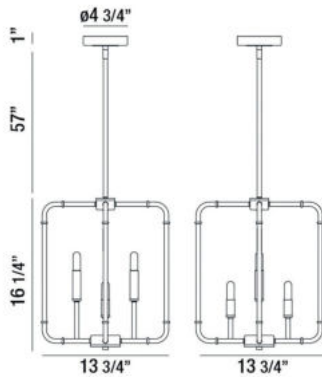

PERCY, 14" CHANDELIER

PRODUCT DETAILS

No.	:	37128-012
Product Color	:	CHROME/BLACK
Product Material	:	METAL
Shade / Accent Material	:	MODERN PIPES
Length	:	13.75"
Width	:	13.75"
Height	:	16.25"
Overall Height	:	74.25"
Weight	:	6.1lbs

LIGHT SOURCE DETAILS

Number of Bulbs	:	4
Light Source	:	LED
Light Source Type	:	EDISON
Input Voltage	:	120V
Bulb Voltage	:	120V
Socket Type	:	E12
Wattage	:	40W
Total Wattage	:	160W
Bulb Included	:	Yes
Dimmable	:	No

Options Available

ITEM NO.	FINISH	SHADE
37128-012	CHROME/BLACK	

TECHNICAL DETAILS

Hanging Support Type	:	ROD
Hanging Support Length	:	57"
Rods Included	:	3"+6"+12"+18"+18"
Canopy / Backplate Height	:	1"
Canopy / Backplate Dia.	:	4.75"