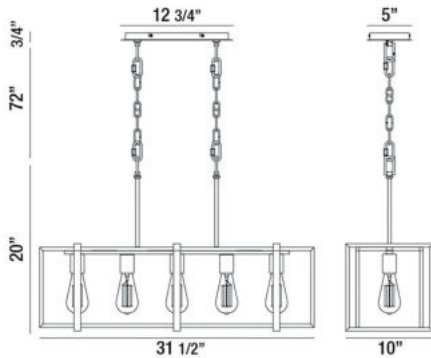

STAFFORD, 32" RECTANGULAR CHANDELIER

PRODUCT DETAILS

No.	:	37118-013
Product Color	:	CHROME/BLACK
Product Material	:	METAL
Shade / Accent Material	:	OPEN FRAME MIXED METALS
Length	:	31.5"
Width	:	10"
Height	:	20"
Overall Height	:	92.75"
Weight	:	9lbs

Options Available

ITEM NO.	FINISH	SHADE
37118-013	CHROME/BLACK	

TECHNICAL DETAILS

Hanging Support Type	:	CHAIN
Hanging Support Length	:	72"
Rods Included	:	48"+48"
Canopy / Backplate Length	:	12.75"
Canopy / Backplate Height	:	0.75"
Canopy / Backplate Width	:	5"