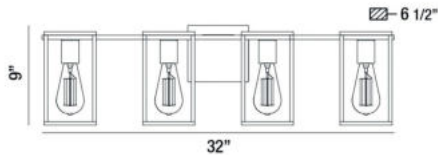

TECHNICAL DETAILS

PROJECT INFORMATION

Job Name: Date: Type:

Comments: