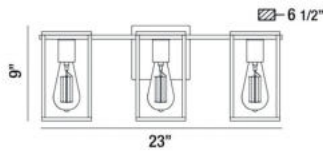

TECHNICAL DETAILS

PROJECT INFORMATION

Job Name: Date: Type:

Comments: