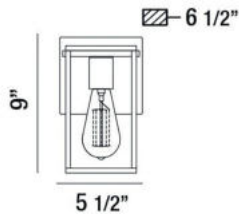

TECHNICAL DETAILS

PROJECT INFORMATION

Job Name: Date: Type:

Comments: