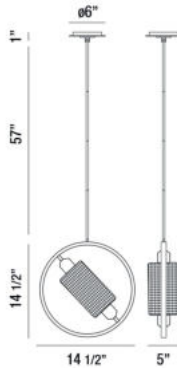

SEAMORE, 15" ROUND PENDANT

PRODUCT DETAILS

No.	:	37108-014
Product Color	:	BLACK
Product Material	:	METAL
Shade / Accent Colour	:	GOLD
Shade / Accent Material	:	METAL
Length	:	14.5"
Width	:	5"
Height	:	14.5"
Overall Height	:	72.5"
Weight	:	3.2lbs

LIGHT SOURCE DETAILS

Number of Bulbs	:	1
Light Source	:	Incandescent
Light Source Type	:	T15
Input Voltage	:	120V
Bulb Voltage	:	120V
Socket Type	:	E26
Wattage	:	60W
Total Wattage	:	60W
Bulb Included	:	Yes
Dimmable	:	No

Options Available

ITEM NO.	FINISH	SHADE
37108-014	BLACK	GOLD

TECHNICAL DETAILS

Hanging Support Type	:	ROD
Hanging Support Length	:	57"
Rods Included	:	3"+6"+12"+18"+18"
Canopy / Backplate Height	:	1"
Canopy / Backplate Dia.	:	6"
Location	:	DRY