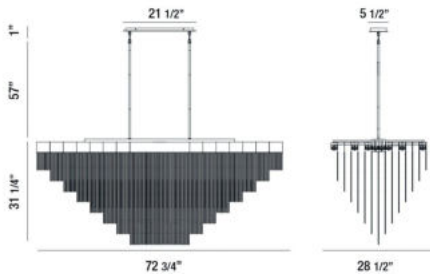

BLOOMFIELD, 28-LIGHT OVAL LED CHANDELIER

PRODUCT DETAILS

No.	:	37097-011
Product Color	:	ANTIQUÉ BRUSH GOLD
Product Material	:	METAL
Shade / Accent Material	:	METAL
Length	:	72.75"
Width	:	28.5"
Height	:	31"
Overall Height	:	89"
Weight	:	64lbs

ITEM NO.	FINISH	SHADE
37097-011	ANTIQUÉ BRUSH GOLD	
37097-023	BLACK	

TECHNICAL DETAILS

Hanging Support Type	:	ROD
Hanging Support Length	:	57"
Rods Included	:	3"+6"+12"+18"+18"
Canopy / Backplate Length	:	21.5"
Canopy / Backplate Height	:	1"
Canopy / Backplate Width	:	5.5"
Location	:	DRY
Approval	:	
Title 24	:	Yes