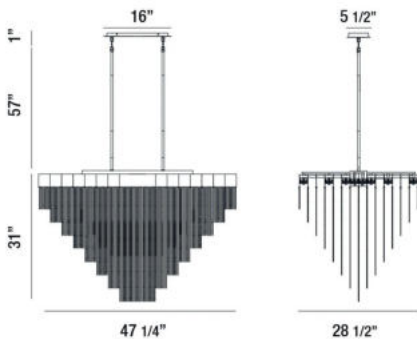

BLOOMFIELD, 22-LIGHT OVAL LED CHANDELIER

PRODUCT DETAILS

No.	:	37096-014
Product Color	:	ANTIQUE BRUSH GOLD
Product Material	:	METAL
Shade / Accent Material	:	METAL
Length	:	47.25"
Width	:	28.5"
Height	:	31"
Overall Height	:	89"
Weight	:	39lbs

ITEM NO.	FINISH	SHADE
37096-014	ANTIQUE BRUSH GOLD	
37096-025	BLACK	

TECHNICAL DETAILS

Hanging Support Type	:	ROD
Hanging Support Length	:	57"
Rods Included	:	3"+6"+12"+18"+18"
Canopy / Backplate Length	:	16"
Canopy / Backplate Height	:	1"
Canopy / Backplate Width	:	5.5"
Location	:	DRY
Approval	:	
Title 24	:	Yes