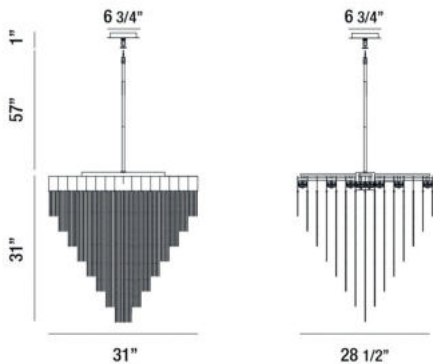

### PRODUCT DETAILS

No.	:	37095-017
Product Color	:	ANTIQUÉ BRUSH GOLD
Product Material	:	METAL
Shade / Accent Material	:	METAL
Length	:	31"
Width	:	28.5"
Height	:	31"
Overall Height	:	89"
Weight	:	34lbs

### TECHNICAL DETAILS

Hanging Support Type	:	ROD
Hanging Support Length	:	57"
Rods Included	:	3"+6"+12"+18"+18"
Canopy / Backplate Length	:	6.75"
Canopy / Backplate Height	:	1"
Canopy / Backplate Width	:	6.75"
Location	:	DRY
Approval	:	
Title 24	:	Yes