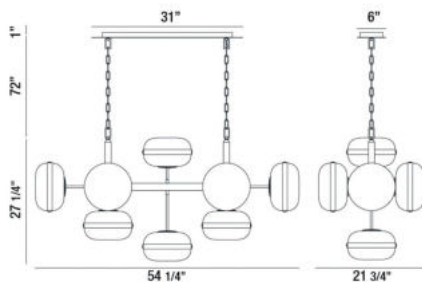

NOTTINGHAM, 10-LIGHT OVAL CHANDELIER

PRODUCT DETAILS

No.	:	37089-016
Product Color	:	ANCIENT BRASS
Product Material	:	METAL
Shade / Accent Colour	:	AMBER
Shade / Accent Material	:	GLASS
Length	:	54.25"
Width	:	21.75"
Height	:	27.25"
Overall Height	:	100"
Weight	:	53.6lbs

Options Available

ITEM NO.	FINISH	SHADE
37089-016	ANCIENT BRASS	AMBER

TECHNICAL DETAILS

Hanging Support Type	:	CHAIN
Hanging Support Length	:	72"
Canopy / Backplate Length	:	31"
Canopy / Backplate Height	:	1"
Canopy / Backplate Width	:	6"
Approval	:	