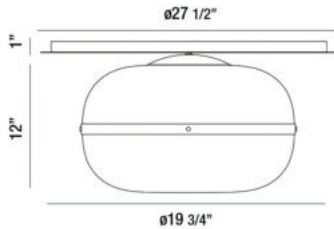

Options Available

ITEM NO.	FINISH	SHADE
37088-019	ANCIENT BRASS	AMBER

TECHNICAL DETAILS

Canopy / Backplate Height	:	1"
Canopy / Backplate Dia.	:	27.5"
Approval	:	

PROJECT INFORMATION

Job Name: Date: Type:

Comments: