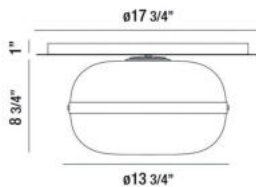

Options Available

ITEM NO.	FINISH	SHADE
37087-012	ANCIENT BRASS	AMBER

TECHNICAL DETAILS

Canopy / Backplate Height	:	1"
Canopy / Backplate Dia.	:	17.75"
Approval	:	

PROJECT INFORMATION

Job Name: Date: Type: