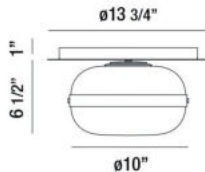

### TECHNICAL DETAILS

Canopy / Backplate Height	:	1"
Canopy / Backplate Dia.	:	13.75"
Approval	:	