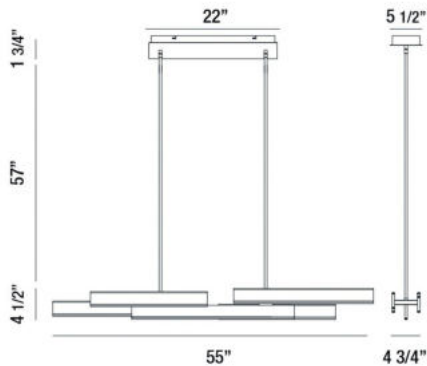

CAMENO, 55" LINEAR CHANDELIER

Options Available

ITEM NO.	FINISH	SHADE
37065-010	MATTE BLACK	
37065-027	SATIN GOLD	

PRODUCT DETAILS

No.	:	37065-027
Product Color	:	SATIN GOLD
Product Material	:	METAL
Shade / Accent Material	:	ACRYLIC
Length	:	55"
Width	:	4.75"
Height	:	4.5"
Overall Height	:	63.25"
Weight	:	16.7lbs

Hanging Support Type	:	ROD
Hanging Support Length	:	57"
Rods Included	:	3"+6"+12"+18"+18"
Canopy / Backplate Length	:	22"
Canopy / Backplate Height	:	1.75"
Canopy / Backplate Width	:	5.5"
Location	:	DRY
Approval	:	
Title 24	:	Yes