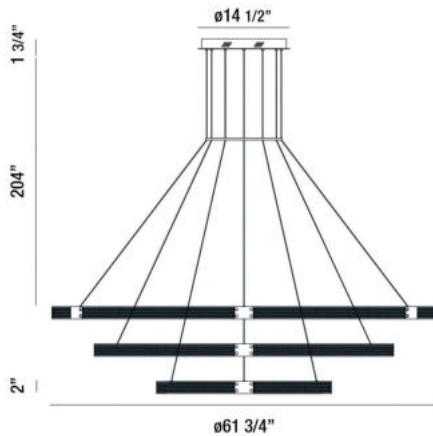

### PRODUCT DETAILS

No.	:	37056-018
Product Color	:	MATTE BLACK/GOLD
Product Material	:	METAL
Shade / Accent Material	:	METAL
Diameter	:	61.75"
Height	:	2"
Overall Height	:	204"
Weight	:	55.1lbs

### TECHNICAL DETAILS

Hanging Support Type	:	WIRE
Hanging Support Length	:	204"
Canopy / Backplate Height	:	1.75"
Canopy / Backplate Dia.	:	14.5"
Location	:	DRY
Approval	:	
Title 24	:	Yes