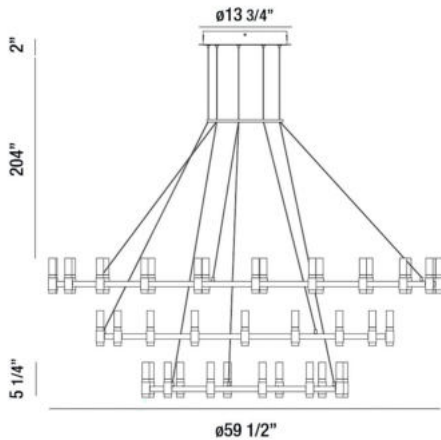

ALBANY, 60" 3-TIER ROUND CHANDELIER

PRODUCT DETAILS

No.	:	37046-019
Product Color	:	DEEP BLACK/BRASS
Product Material	:	METAL
Shade / Accent Material	:	ACRYLIC
Diameter	:	59.5"
Height	:	5.25"
Overall Height	:	211.25"
Weight	:	40.3lbs

LIGHT SOURCE DETAILS

Light Source Type	:	INTEGRATED LED
Input Voltage	:	120V
Bulb Voltage	:	120V
Socket Type	:	LED
Total Wattage	:	230W
Total Lumen	:	8160lm
Kelvin	:	3000K
CRI	:	90+
Dimmable	:	Yes

Options Available

ITEM NO.	FINISH	SHADE
37046-019	DEEP BLACK/BRASS	

TECHNICAL DETAILS

Hanging Support Type	:	WIRE
Hanging Support Length	:	204"
Canopy / Backplate Height	:	2"
Canopy / Backplate Dia.	:	13.75"
Location	:	DRY
Title 24	:	Yes