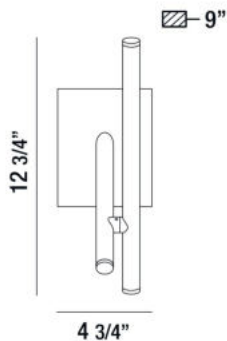

CROSSROADS, WALL MOUNT

Options Available

ITEM NO.	FINISH	SHADE
36252-015	BLACK	FROSTED
36252-022	SATIN NICKEL	FROSTED
36252-039	ANTIQUÉ BRASS	FROSTED

PRODUCT DETAILS

No.	:	36252-022
Product Color	:	SATIN NICKEL
Product Material	:	METAL
Shade / Accent Colour	:	FROSTED
Shade / Accent Material	:	ACRYLIC
Width	:	4.75"
Height	:	12.75"
Ext	:	9"
Weight	:	1.8lbs

LIGHT SOURCE DETAILS

Light Source Type	:	INTEGRATED LED
Input Voltage	:	120V
Bulb Voltage	:	120V
Total Wattage	:	3W
Total Lumen	:	240lm
Kelvin	:	3000K
CRI	:	90+
Dimmable	:	No

TECHNICAL DETAILS

Canopy / Backplate Length	:	4.75"
Canopy / Backplate Height	:	1.25"
Canopy / Backplate Width	:	5.875"
Mounting	:	Up or Down
Location	:	DRY
Approval	:	